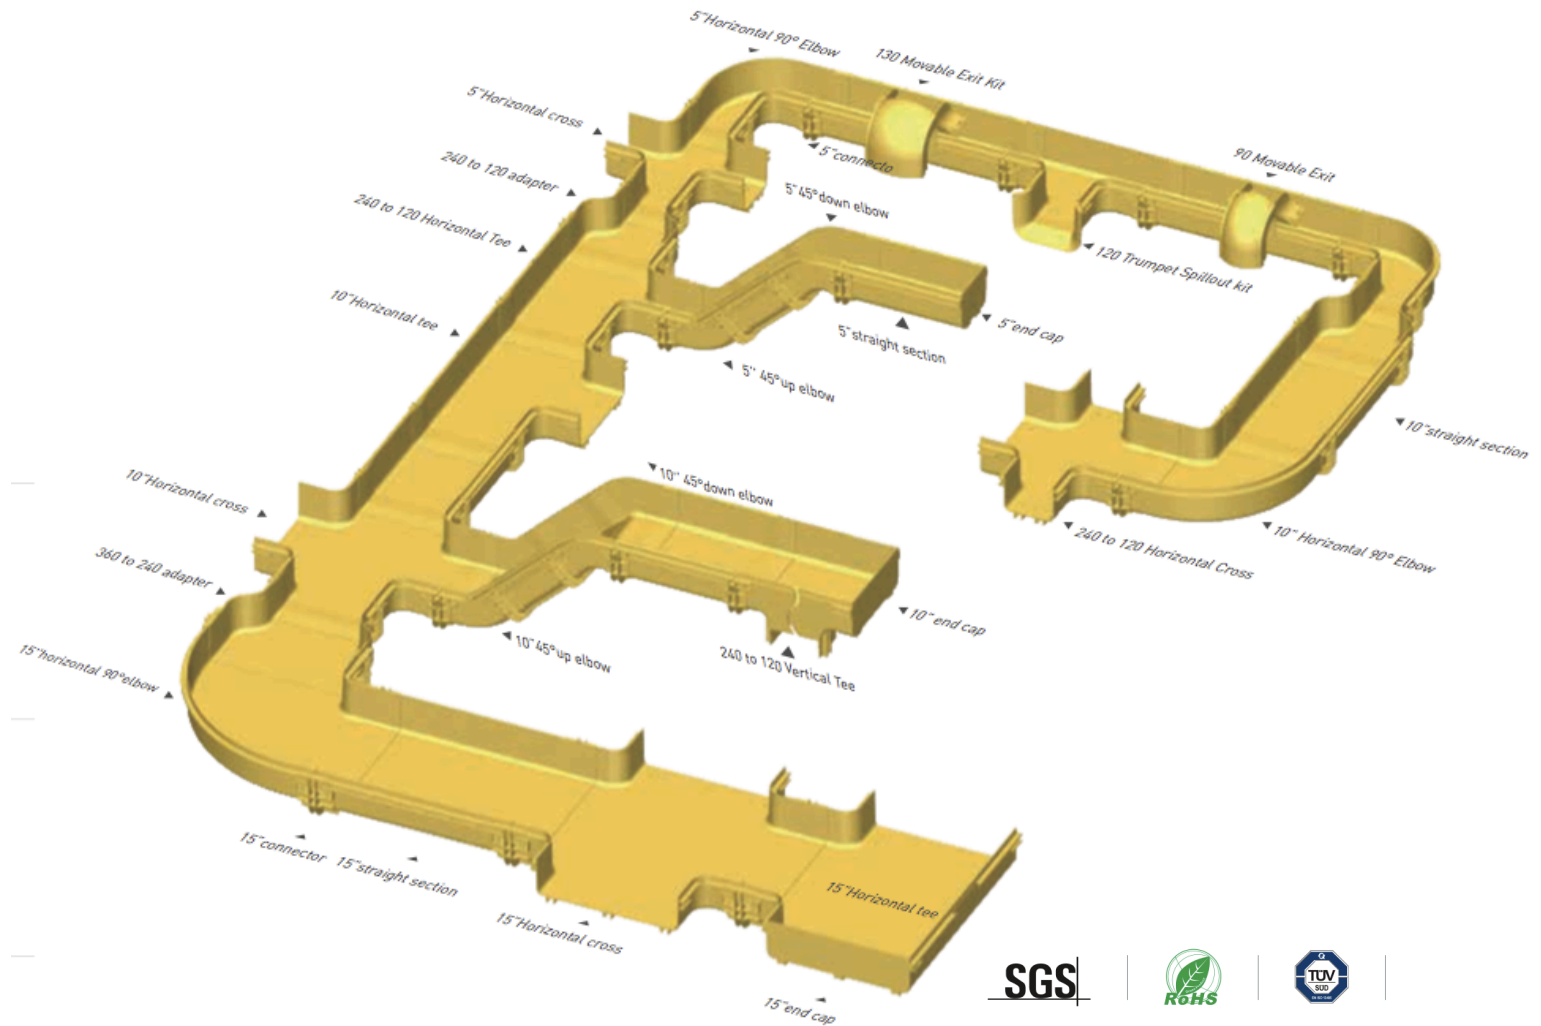

A 10" to 5" adapter
B 15" to 10" adapter
C 10" to 5" Vertical Tee

DOWNSPOUTS

A 120 Trumpet Spillout
B 90 Movable Exit
C 130 Movable Exit

SUPPORT

A Ladder rack hanger
B Ladder rack support
C cabinet support

FIBER HIGHWAY[®]

full system

SGS

R6HS

TUV
SUD

360(15")

5400 cables

240(10")

3800 cables

120(5")

1900 cables

FIBER HIGHWAY is Fiber Cable Management System to protect and route a smooth fiber optic cords, suitable for network cabinets, ODF and other terminal devices. **FIBER HIGHWAY** is the ideal solution for optical raceway requirements and application with pleasant appearance professional installation design and maintenance friendly.

FIBER HIGHWAY Strong Robust and Neat ranges from 120/240/360 mm (5/10/15 inch)

FIBER HIGHWAY[®]

full system

www.basorthai.com

SGS