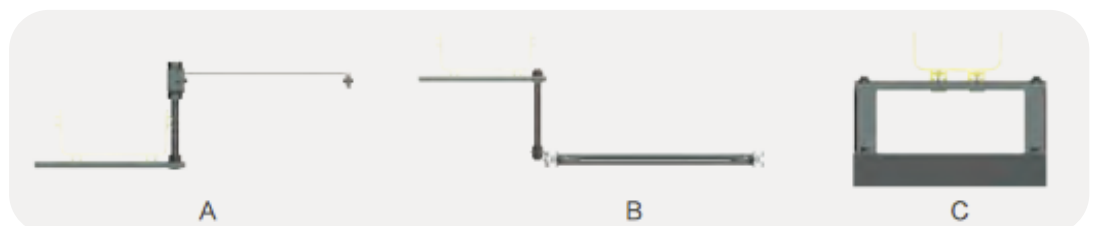

A 10" to 5" adapter
B 15" to 10" adapter
C 10" to 5" Vertical Tee

DOWNSPOUTS

A 120 Trumpet Spillout
B 90 Movable Exit
C 130 Movable Exit

SUPPORT

A Ladder rack hanger
B Ladder rack support
C cabinet support

FIBER HIGHWAY[®]

full system

SGS

R6HS

TUV
SUD

360(15")

5400 cables

240(10")